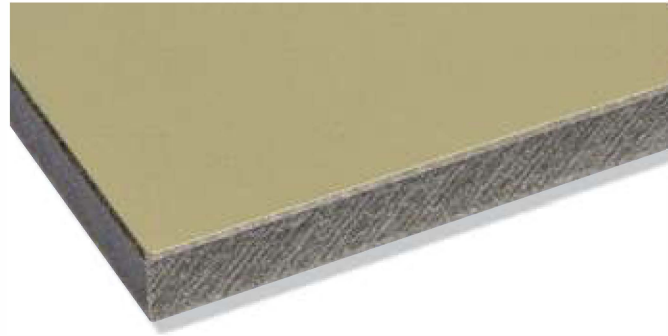

Cerama**PANEL**

Classic

Cerama**PANEL** Classic is a 9mm prefinished compressed fibre cement facade panel which is finished with a highly durable factory applied fluoropolymer paint system.

This product is both an aesthetically appealing and cost-effective solution available in an unlimited colour range... simply choose your preferred colour and we will handle the rest! It can be cut-to-size and offers all the benefits of the raw fibre cement board such as impact resistance and non-combustibility.

No need for traditional on site painted methods that involve messy and time consuming trades.

PANELCORP

Properties	CeramaPANEL Classic
Length	2500 / 3050mm
Width	1250mm
Thickness	9mm
Weight	17kg/m ²
Surface	Smooth Coated