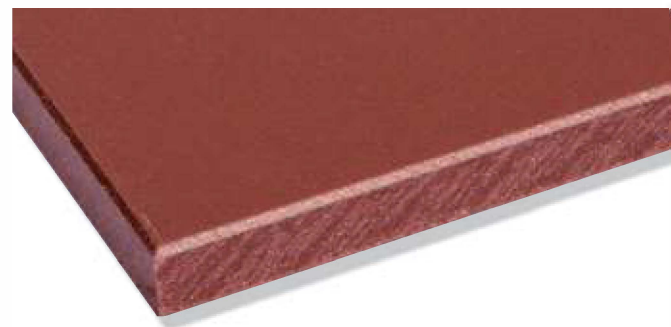

A low-angle photograph of a modern building facade. The facade is composed of large, rectangular panels in various shades of grey, beige, and white, arranged in a staggered, grid-like pattern. A dark, cylindrical downspout runs vertically along the right side of the building. The sky is a clear, bright blue.

Cerama**PANEL**

Depth

CeramaPANEL Depth facade boards combine the natural characteristics of the through coloured fibre cement with the extremely durable clear topcoat. The colour added to the fibre cement reveals and highlights the fibres and other raw materials that provide its strength and character. The extremely durable clear coating then protects the board and ensures a smooth surface with a long service life.

Properties

CeramaPANEL Depth

Length	2500 / 3050mm
Width	1250mm
Thickness	8mm
Weight	11.6kg/m ²
Surface	Smooth matt finish

Colours

 CPD-7033	 CPD-7043
 CPD-6015	 CPD-9001
 CPD-3004	 CPD-1014
 CPD-6013	 CPD-7011