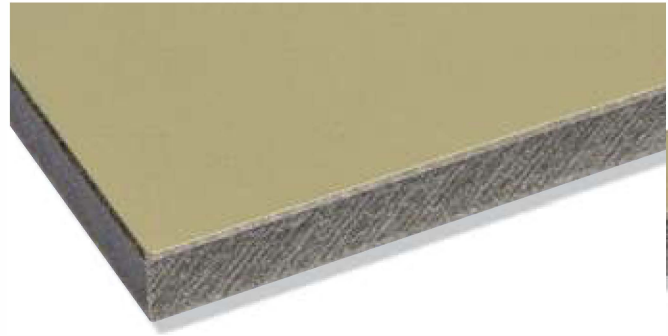

Cerama**PANEL**

Classic

Cerama**PANEL** Classic is a 9mm prefinished compressed fibre cement facade panel which is finished with a highly durable factory applied fluoropolymer paint system.

This product is both an aesthetically appealing and cost-effective solution available in an unlimited colour range... simply choose your preferred colour and we will handle the rest! It can be cut-to-size and offers all the benefits of the raw fibre cement board such as impact resistance and non-combustibility.

No need for traditional on site painted methods that involve messy and time consuming trades.

PANELCORP

Properties **CeramaPANEL Classic**

Length	2500 / 3050mm
Width	1250mm
Thickness	9mm
Weight	17kg/m ²
Surface	Smooth Coated